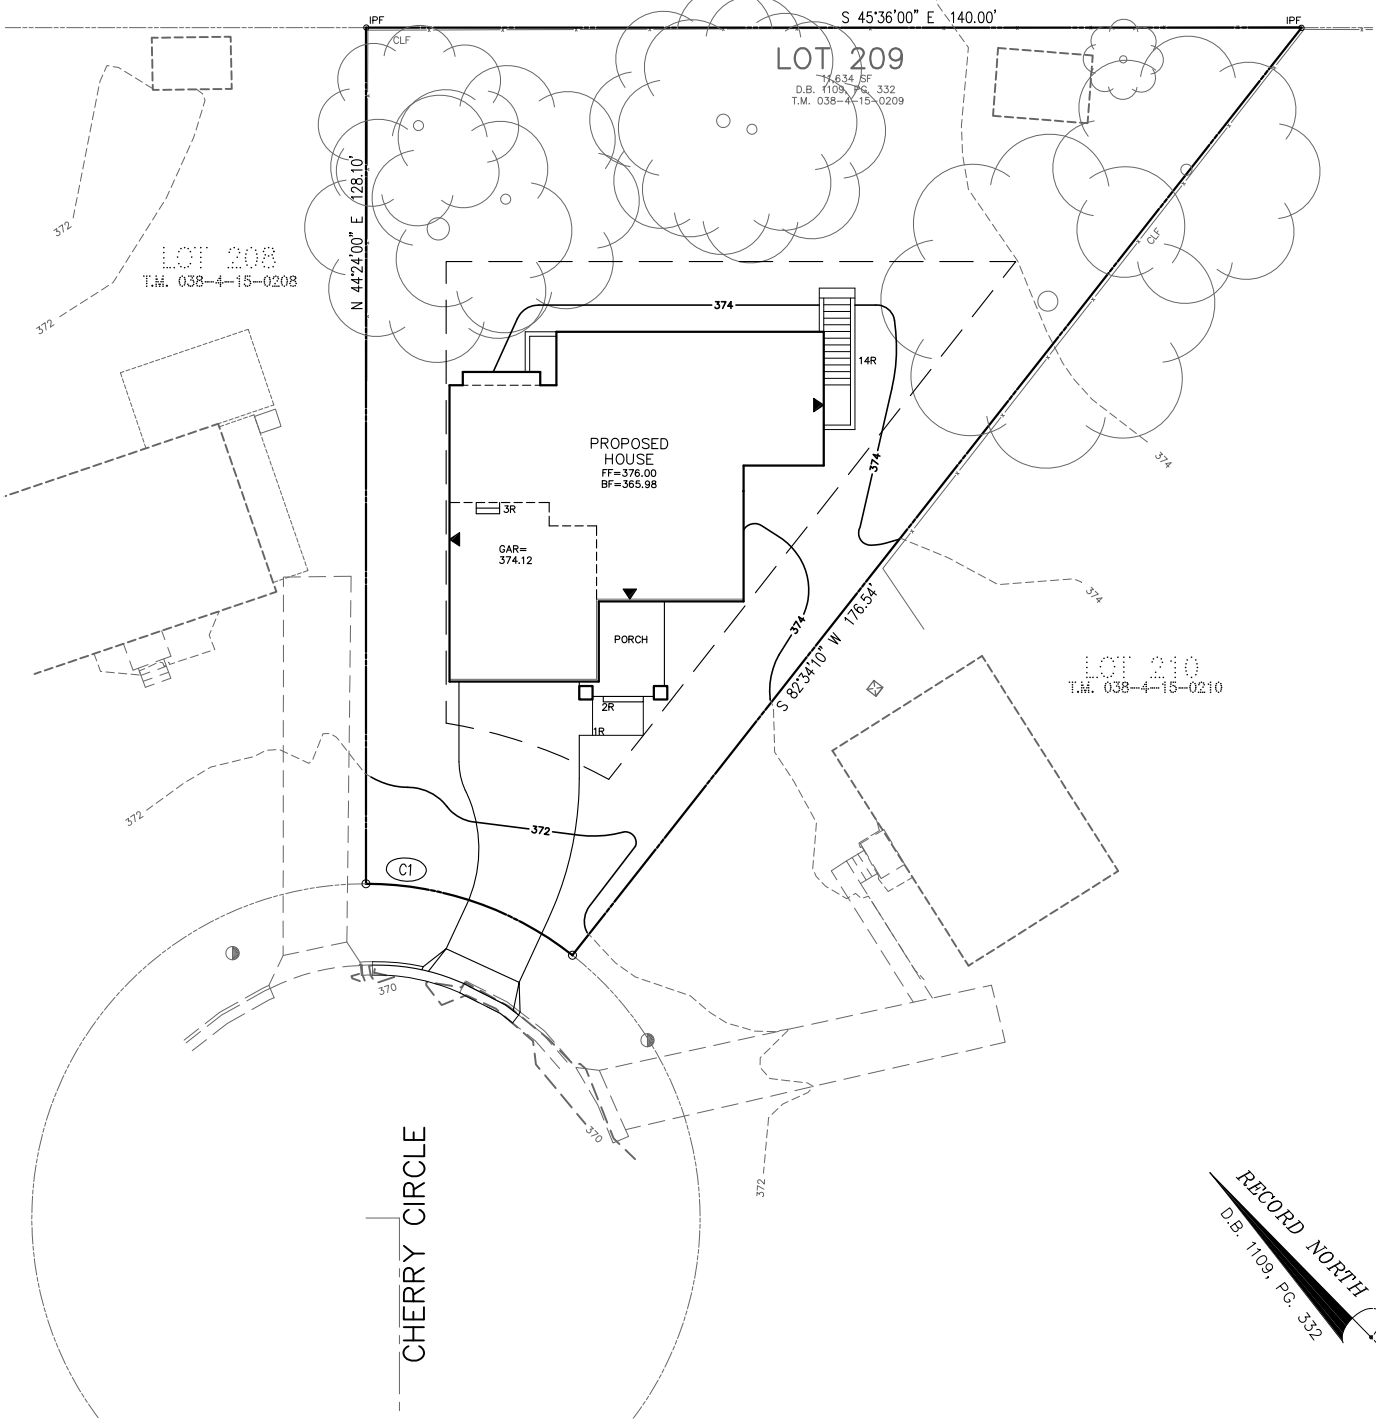

FAITH BAPTIST CHURCH
T.M. 038-4-02-0150

SCALE: 1"=30'

DATE: 10-3-11

VIENNA WOODS
116 CHERRY CIRCLE
Vienna, Virginia

Bowman
CONSULTING

Bowman Consulting Group, Ltd.
14020 Thunderbolt Place
Suite 300
Chantilly, Virginia 20151
Phone: (703) 464-1000
Fax: (703) 481-9720
www.bowmanconsulting.com
© Bowman Consulting Group, Ltd.